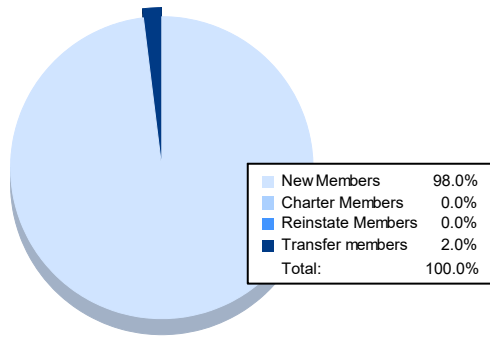

Year	New Clubs	Dropped Clubs	Gain/ Loss Clubs	New Members	Charter Members	Reinstate Members	Transfer Members	Total Member Added	Total Members Dropped	Gain/ Loss Members
2016-2017	0	2	-2	101	2	5	4	112	149	-37
2017-2018	0	1	-1	83	0	5	5	93	138	-45
2018-2019	1	0	1	98	22	11	3	134	96	38
2019-2020	0	2	-2	64	0	7	1	72	128	-56
2020-2021	0	0	0	49	0	0	1	50	114	-64
<b>Average</b>	<b>0</b>	<b>1</b>	<b>-1</b>	<b>79</b>	<b>5</b>	<b>6</b>	<b>3</b>	<b>92</b>	<b>125</b>	<b>-33</b>

### Membership Composition June 2021 Cumulative