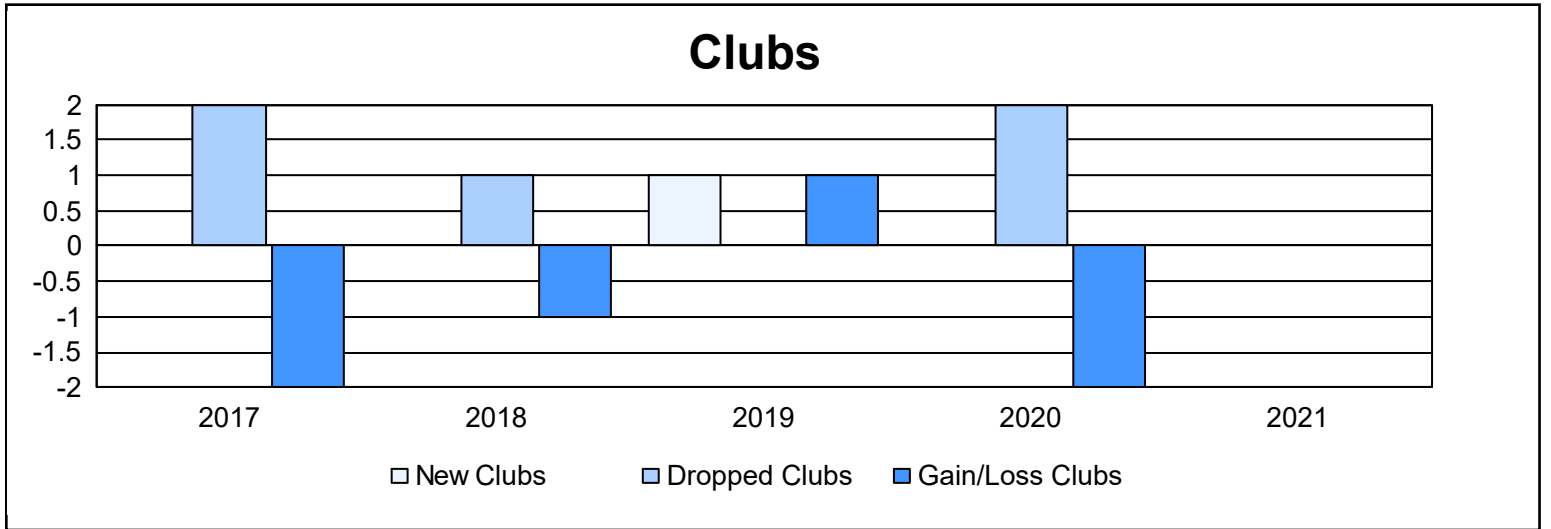

Year	New Clubs	Dropped Clubs	Gain/ Loss Clubs	New Members	Charter Members	Reinstate Members	Transfer Members	Total Member Added	Total Members Dropped	Gain/ Loss Members
2016-2017	0	2	-2	101	2	5	4	112	149	-37
2017-2018	0	1	-1	83	0	5	5	93	138	-45
2018-2019	1	0	1	98	22	11	3	134	96	38
2019-2020	0	2	-2	64	0	7	1	72	128	-56
2020-2021	0	0	0	49	0	0	1	50	114	-64
<b>Average</b>	<b>0</b>	<b>1</b>	<b>-1</b>	<b>79</b>	<b>5</b>	<b>6</b>	<b>3</b>	<b>92</b>	<b>125</b>	<b>-33</b>

### Membership Composition June 2021 Cumulative