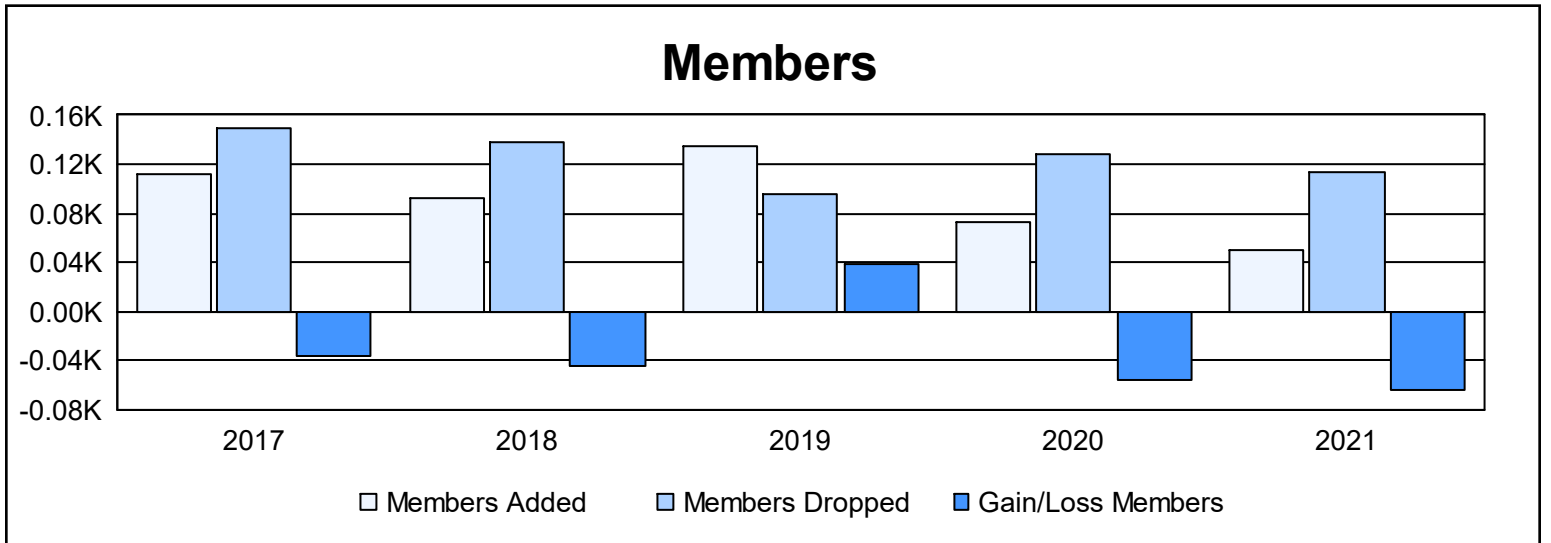

Year	New Clubs	Dropped Clubs	Gain/ Loss Clubs	New Members	Charter Members	Reinstate Members	Transfer Members	Total Member Added	Total Members Dropped	Gain/ Loss Members
2016-2017	0	2	-2	101	2	5	4	112	149	-37
2017-2018	0	1	-1	83	0	5	5	93	138	-45
2018-2019	1	0	1	98	22	11	3	134	96	38
2019-2020	0	2	-2	64	0	7	1	72	128	-56
2020-2021	0	0	0	49	0	0	1	50	114	-64
<b>Average</b>	<b>0</b>	<b>1</b>	<b>-1</b>	<b>79</b>	<b>5</b>	<b>6</b>	<b>3</b>	<b>92</b>	<b>125</b>	<b>-33</b>

### Membership Composition June 2021 Cumulative